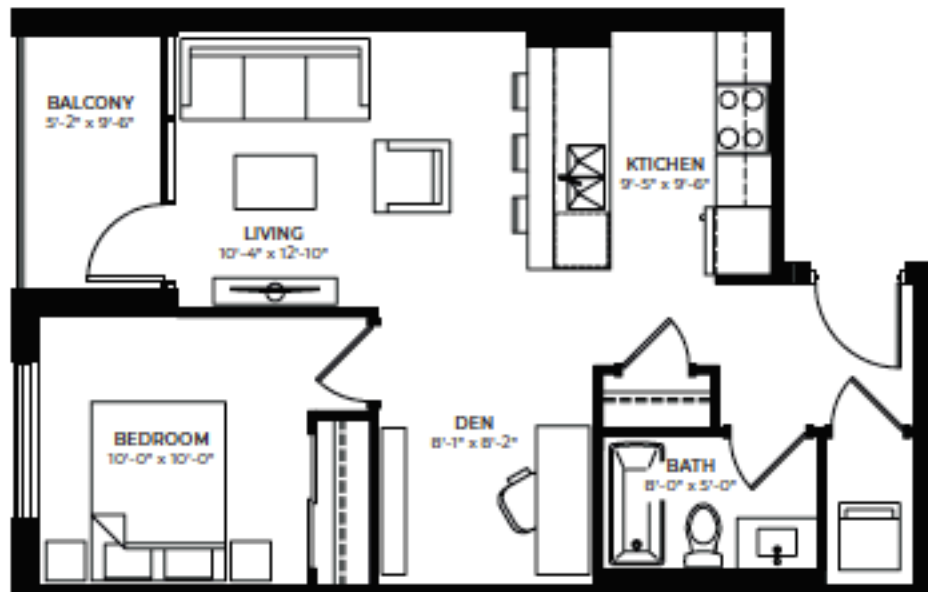

GARMENT STREET
Condos

TOWER SUITES

Suite 06 / 07

ONE BEDROOM + DEN

685 SQ.FT.

INTERIOR: 636 SQ.FT.

BALCONY: 49 SQ.FT.*

06 available on floors 5 - 26
07 available on floors 5 - 27

*06 5th floor unit features a 405 sq.ft.
terrace instead of balcony

07 5th floor unit features a 343 sq.ft.
terrace instead of balcony

Actual usable space may vary from stated floor plan area. All elevations, floor plans, site plan and landscaping are artists concepts. All dimensions are approximate. Layout may be reverse of the unit purchased. ©2021